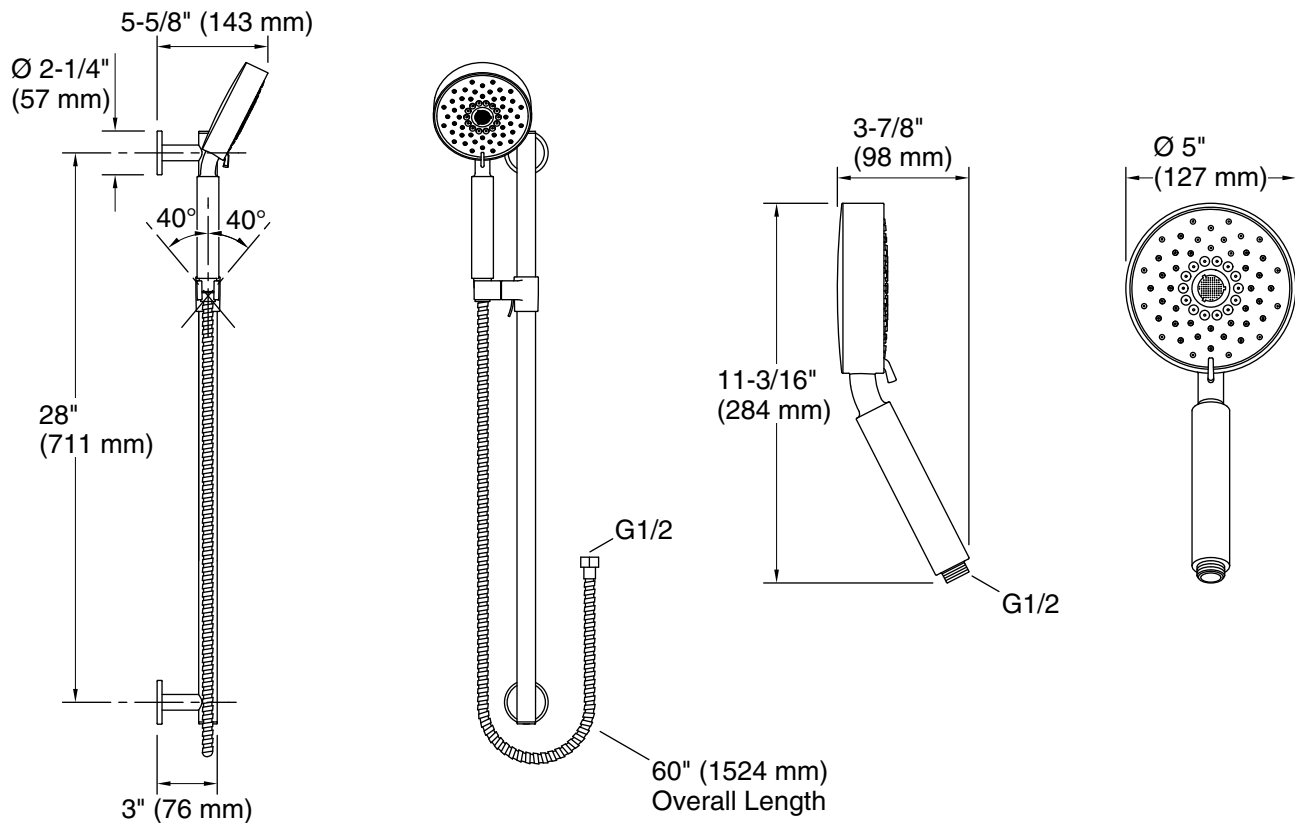

Technical Information

All product dimensions are nominal.

Handshower:

Rated maximum flow: 2.5 gal/min (9.5 l/min)

Notes

Install this product according to the installation instructions.

IMPORTANT! The slide bar must be mounted to stud framing supports at both the top and bottom mounting locations. Plastic wall anchors will not support the slide bar. Do not use or depend on plastic wall anchors to attach the slide bar.

Plumbing codes may require that an atmospheric vacuum breaker be installed in-line to handshowers. Consult with local codes.

ADA compliant when installed to the specific requirements of these regulations.